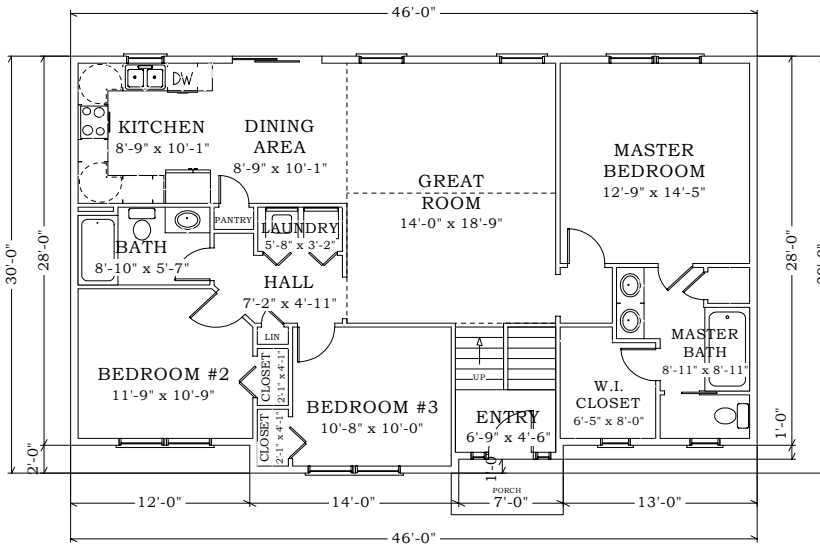

The Bedford

LIVING AREA - 1,358 sq. ft.

GARAGE - 714 sq. ft.

UPPER LEVEL

LOWER LEVEL

Where Vision meets Expertise.

www.trivalleycontractors.com

Home of **e**design Pricing & Customization Tool