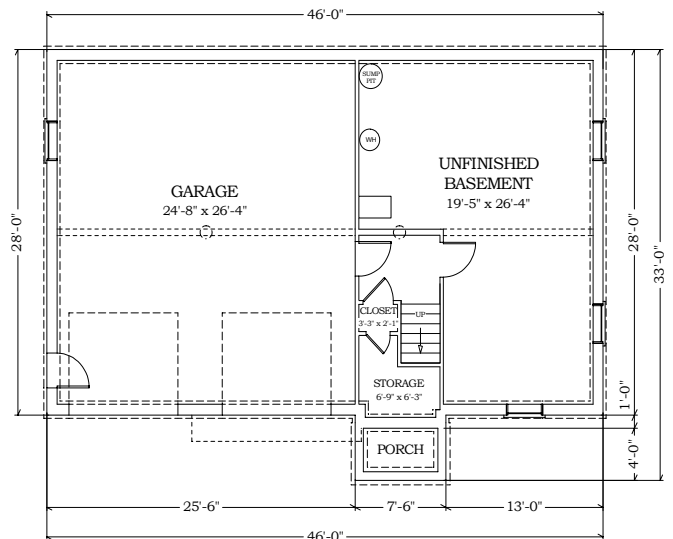

The Bedford

LIVING AREA - 1,358 sq. ft.

GARAGE - 714 sq. ft.

UPPER LEVEL

LOWER LEVEL

Where Vision meets Expertise.

www.trivalleycontractors.com

Home of **e**design Pricing & Customization Tool